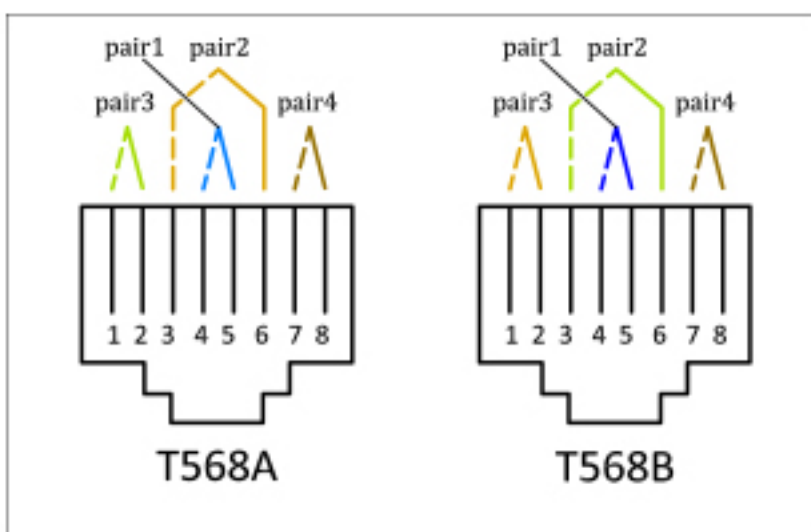

C5U8BBD24

19" UTP Cat.5e Patch Panel, 24 Port, dual IDC

TOLERANCE			KTU Cabling Solutions (pvt) Ltd				
	INCH	MM					
.X	.015	.30	TITLE: 19" UTP Cat.5e Patch panel, 24 Ports, Dual IDC				
.XX	.010	.10					
.XXX	.005	.05					
DRAWN BY	XIAOHU WANG		P/N: C5U8BBD24				
CHECK BY			SCALE	1:1	 	REV	A
			UNIT	MM			
APPD BY			SHEET	1/1	DWG NO:		
			DATE	2013/11/16			