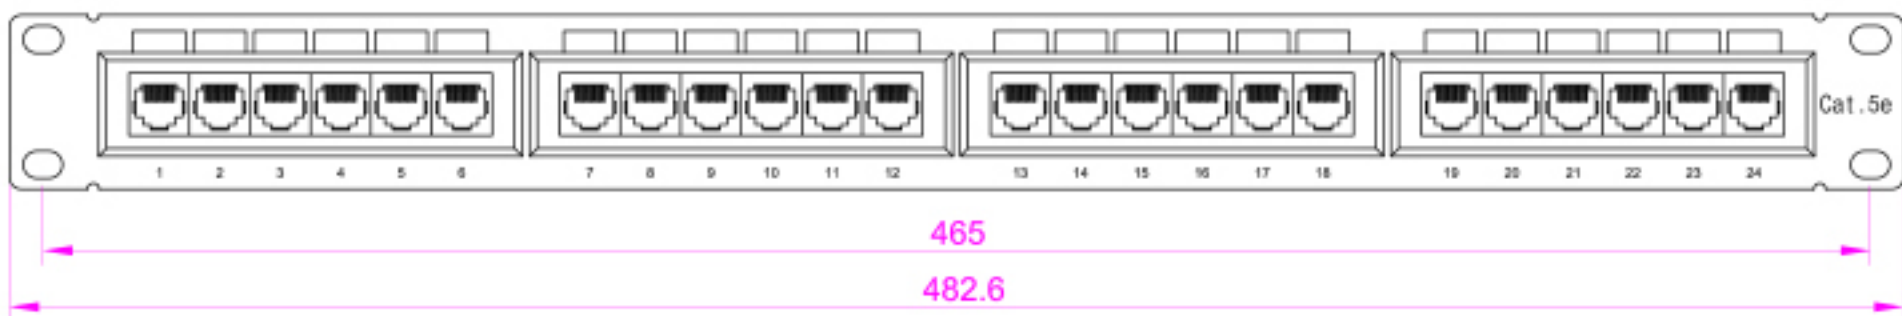

C5U8BBD24

19" UTP Cat.5e Patch Panel, 24 Port, dual IDC

TOLERANCE			KTU Cabling Solutions (pvt) Ltd				
	INCH	MM					
.X	.015	.30	TITLE: 19" UTP Cat.5e Patch panel, 24 Ports, Dual IDC				
.XX	.010	.10					
.XXX	.005	.05					
DRAWN BY	XIAOHU WANG		P/N: C5U8BBD24				
CHECK BY			SCALE	1:1	 	REV	A
			UNIT	MM			
APPD BY			SHEET	1/1	DWG NO:		
			DATE	2013/11/16			