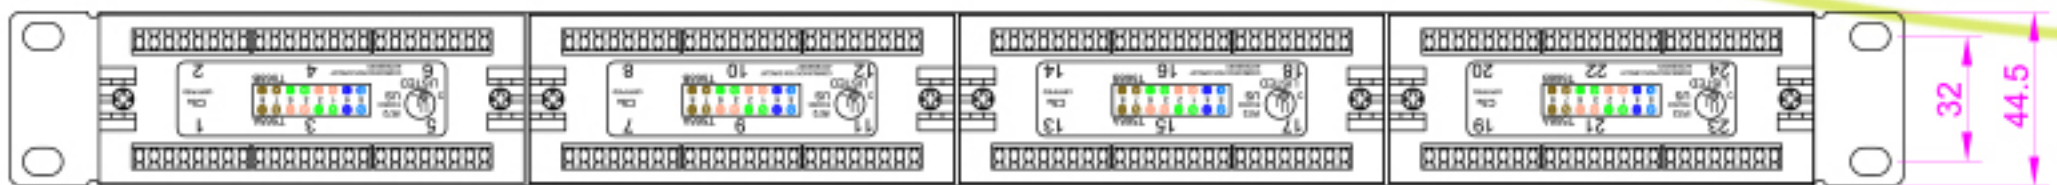

C5U8BBD24

19" UTP Cat.5e Patch Panel, 24 Port, dual IDC

TOLERANCE			KTU Cabling Solutions (pvt) Ltd				
	INCH	MM					
.X	.015	.30	TITLE: 19" UTP Cat.5e Patch panel, 24 Ports, Dual IDC				
.XX	.010	.10					
.XXX	.005	.05					
DRAWN BY	XIAOHU WANG		P/N: C5U8BBD24				
CHECK BY			SCALE	1:1	 	REV	A
			UNIT	MM			
APPD BY			SHEET	1/1	DWG NO:		
			DATE	2013/11/16			